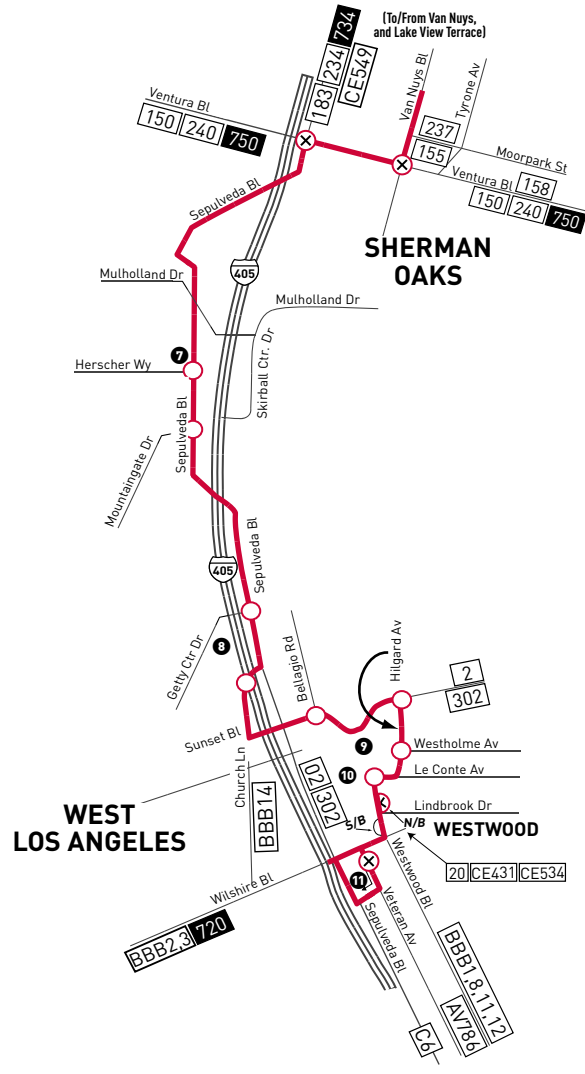

MAP NOTES

- ❶ Hansen Dam Recreation Area
- ❷ Pacoima Neighborhood City Hall
- ❸ Panorama Mall
- ❹ Van Nuys Metrolink Station
Metro 169, 233, 656 Owl, 761; Metrolink Ventura County Line; Amtrak
- ❺ Van Nuys Civic Center
- ❻ Van Nuys Orange Line Station
Metro 154, 156, 233, 237, 656 Owl, 761; LDVAN
- ❼ Skirball Cultural Center and Museum
- ❽ Getty Center Museum
- ❾ UCLA
- ❿ Le Conte Av & Westwood Bl
Metro 2, 302, 761; CE573; BBB1, 2, 3, 8, 11, 12; Super 12; SC792, 797, C6, C6 RAPID
- ⓫ Federal Building

LEGEND

- Route of Line 761
- Route of Orange Line
- ⊗ Rapid Stop & Timepoint
- Rapid Stop
- AM Amtrak Station
- ML Metrolink Station
- Metro Orange Line Station
- AV Antelope Valley Transit Authority
- C CulverCity Bus
- CE LADOT Commuter Express
- LD LADOT DASH
- BBB Santa Monica's Big Blue Bus
- SC Santa Clarita Transit