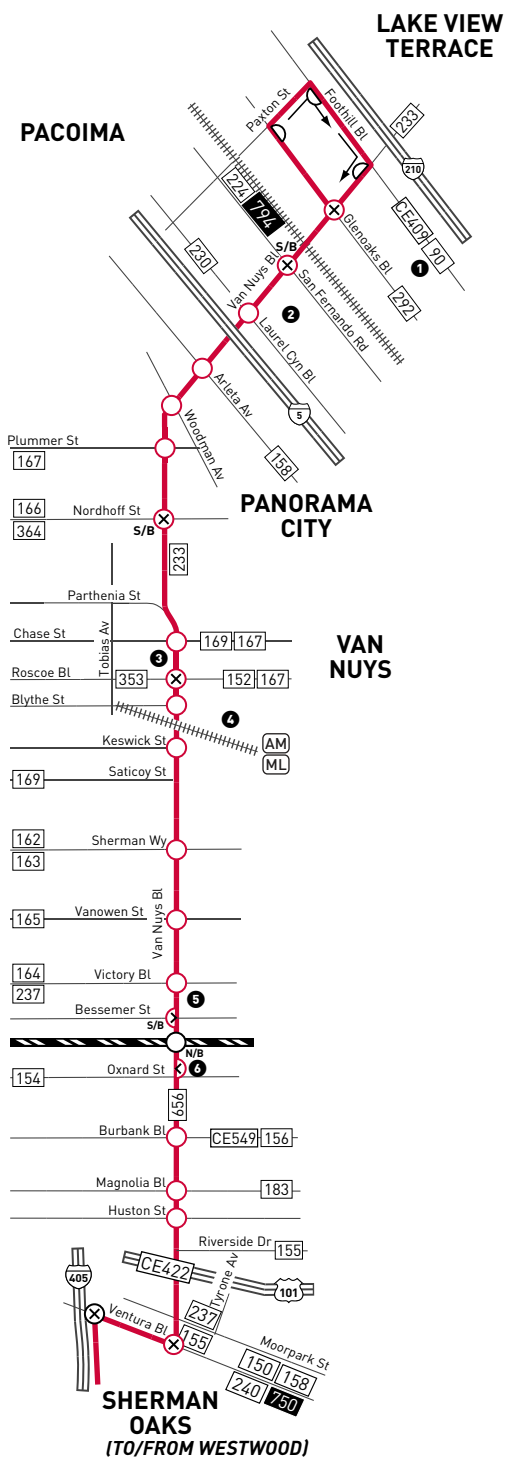

MAP NOTES

- ❶ Hansen Dam Recreation Area
- ❷ Pacoima Neighborhood City Hall
- ❸ Panorama Mall
- ❹ Van Nuys Metrolink Station
Metro 169, 233, 656 Owl, 761; Metrolink Ventura County Line; Amtrak
- ❺ Van Nuys Civic Center
- ❻ Van Nuys Orange Line Station
Metro 154, 156, 233, 237, 656 Owl, 761; LDVAN
- ❼ Skirball Cultural Center and Museum
- ❽ Getty Center Museum
- ❾ UCLA
- ❿ Le Conte Av & Westwood Bl
Metro 2, 302, 761; CE573; BBB1, 2, 3, 8, 11, 12; Super 12; SC792, 797, C6, C6 RAPID
- ⓫ Federal Building